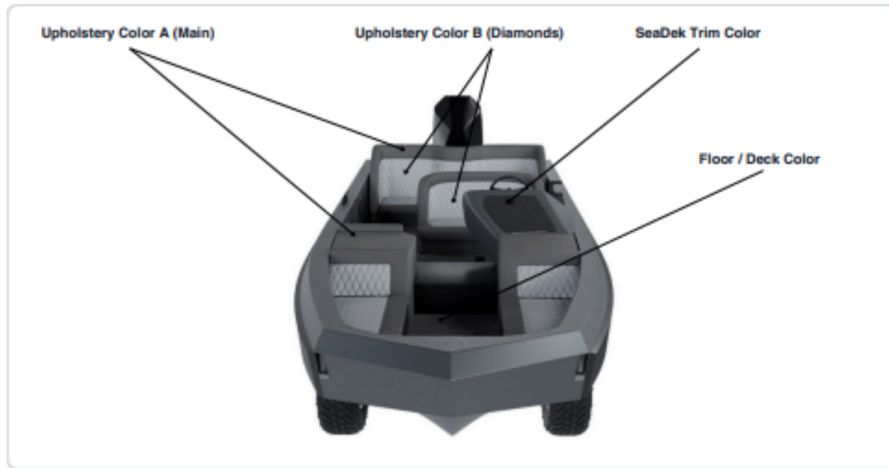

Upholstery Placement Diagram

Arrows indicate where each selection is applied. Write final material/color names and codes in the table below.